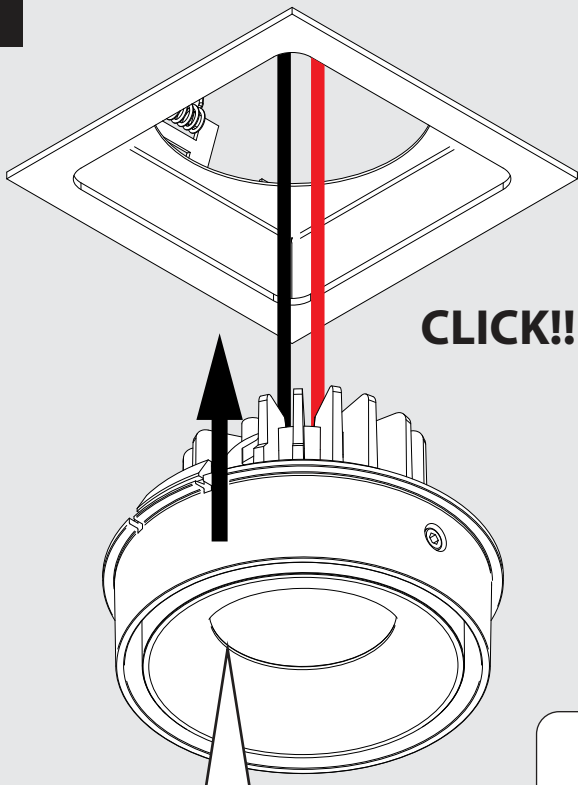

5

CLICK!!

REQUIREMENT
MINIGRID SNAP-IN RING
202 790 81XXX